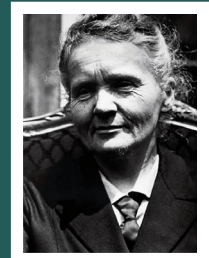

Little People, **BIG DREAMS**®  
**MARIE CURIE**

**Costume Ideas:**

- White shirt
- Black dress
- Lab coat
- Flask, jar or bottle
- Radioactive symbol
- Nobel Prize badge

**Cut out:**