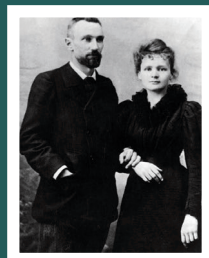

Little People, **BIG DREAMS**®  
**MARIE CURIE**

**Costume Ideas:**

- White shirt
- Black dress
- Lab coat
- Flask, jar or bottle
- Radioactive symbol
- Nobel Prize badge

**Cut out:**